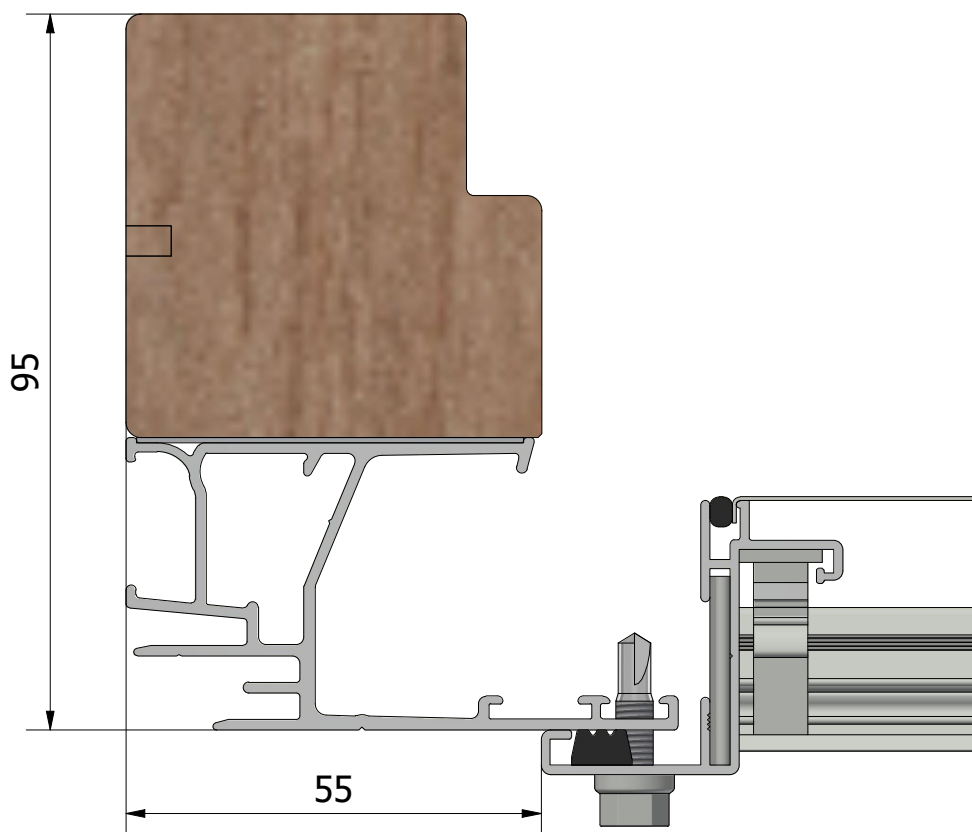

(1 : 40)

LEIAB Stil window frame

95

55

louvre seal

self-tapping
sheet metal
screws

metal mesh

(1 : 40)

Vertical profiles at width > 600 mm

(1 : 40)

Fixed frame transom

Inwards opening transom

(1 : 40)