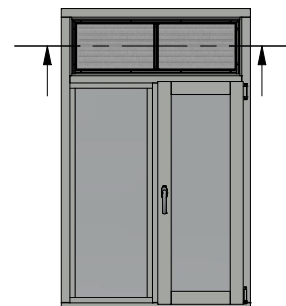

(1 : 40)

LEIAB Stil window frame

95

55

louvre seal

self-tapping
sheet metal
screws

metal mesh

(1 : 40)

Vertical profiles at width > 600 mm

(1 : 40)

Fixed frame transom

Inwards opening transom

(1 : 40)