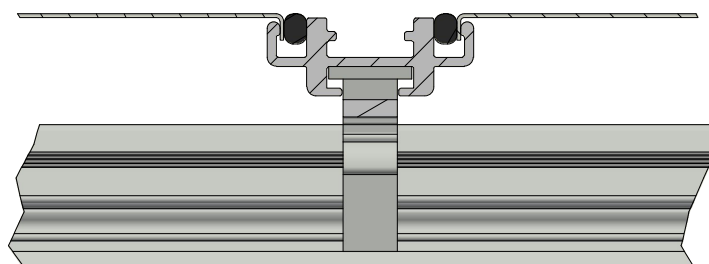

(1 : 40)

LEIAB Stil window frame

95

55

louvre seal

self-tapping
sheet metal
screws

metal mesh

(1 : 40)

Vertical profiles at width > 600 mm

(1 : 40)

Fixed frame transom

Inwards opening transom

(1 : 40)