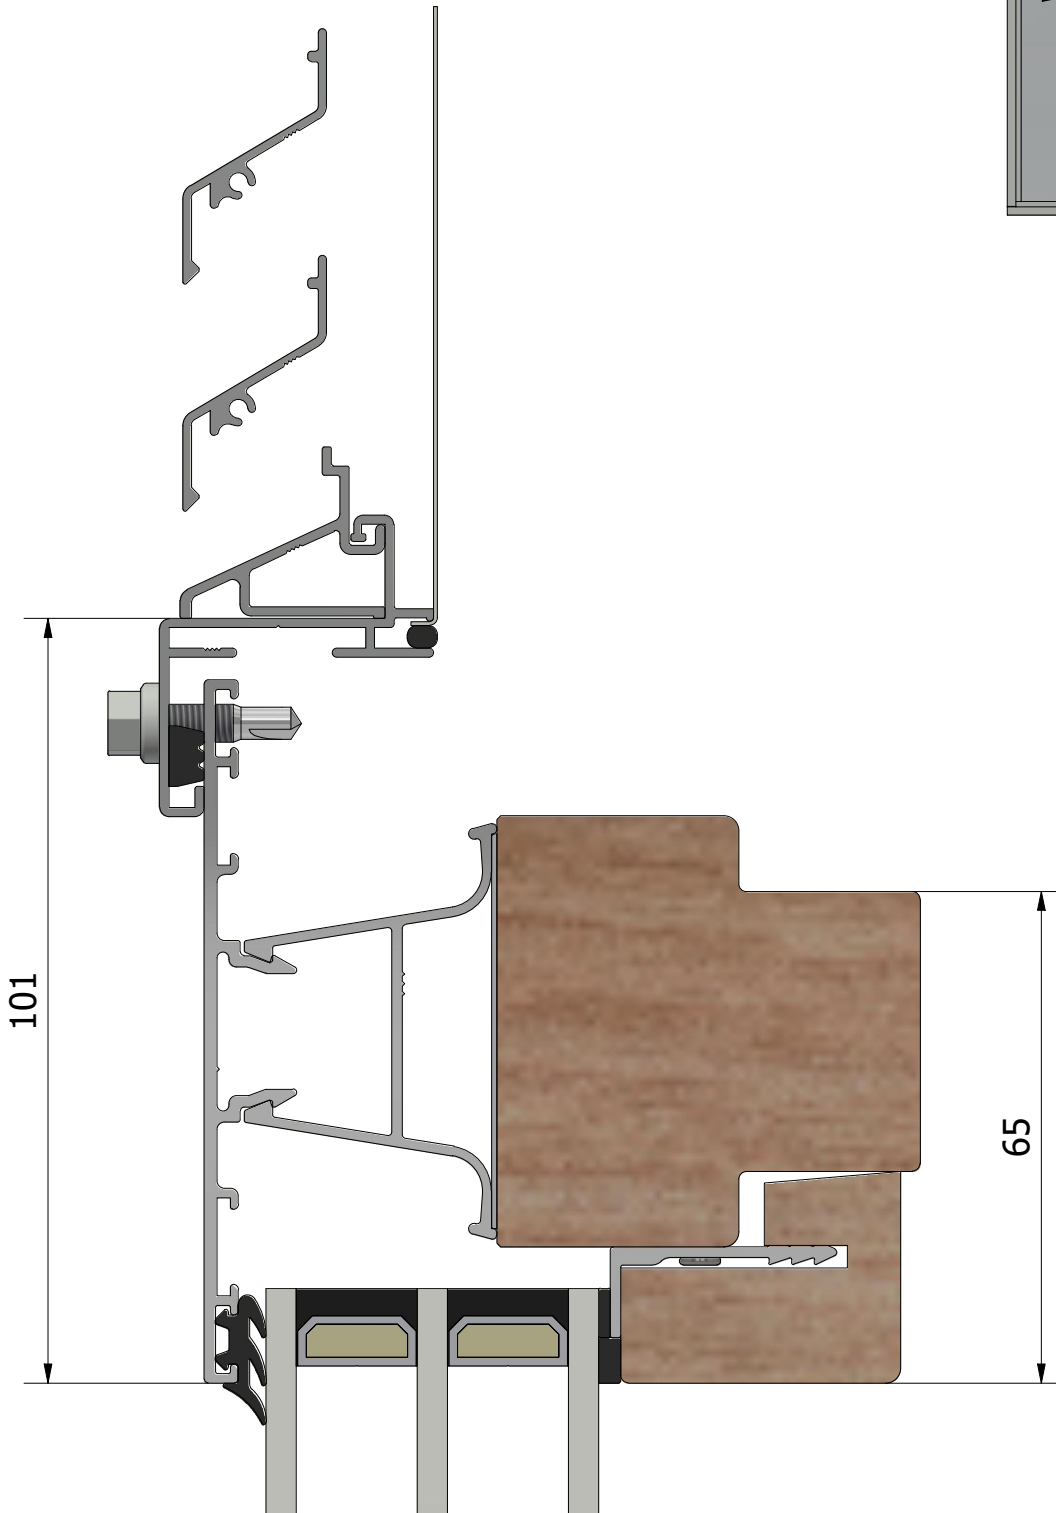

(1 : 40)

LEIAB Stil window frame

95

55

louvre seal

self-tapping
sheet metal
screws

metal mesh

(1 : 40)

Vertical profiles at width > 600 mm

(1 : 40)

Fixed frame transom

Inwards opening transom

(1 : 40)